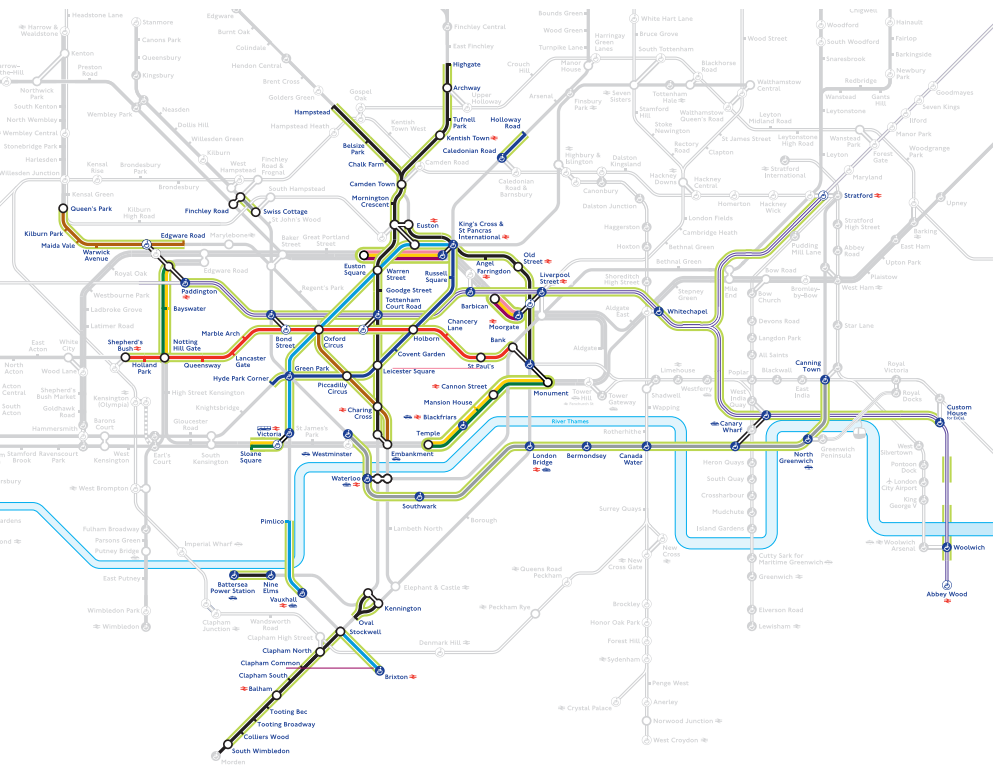

Tube map showing below ground 4G and 5G coverage

- Tunnel section now live
- Bakerloo
- Central
- Jubilee
- Northern
- Piccadilly
- Victoria
- Circle
- District
- Metropolitan
- Hammersmith & City
- Elizabeth Line

MAYOR OF LONDON

Plan your journey
 Download the TfL Go app

Correct at time of publication: June 2016